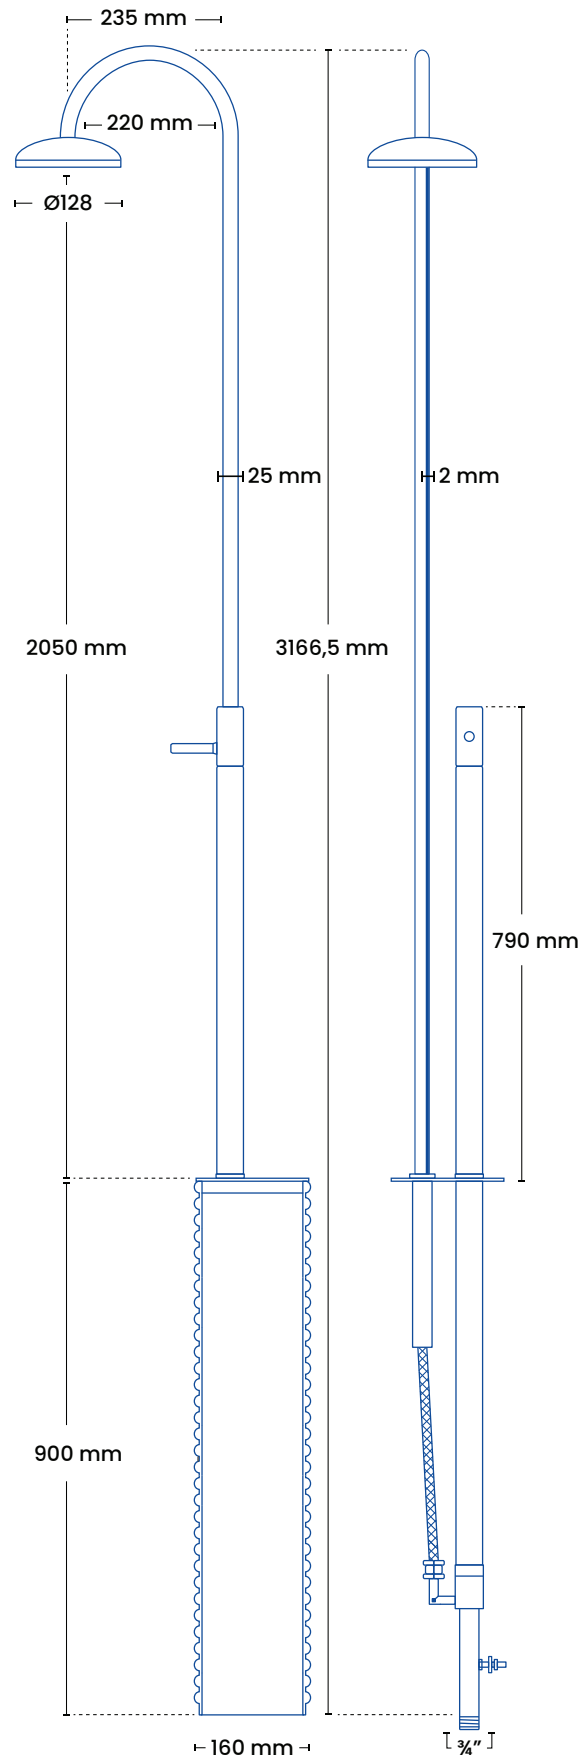

DUO SHOWER

Frostline DUO is a freestanding outdoor shower, where you get a frost-free solution and the opportunity to place your outdoor bath exactly where you want it. The shower is a fusion of streamlined quality and timeless design, handmade in Denmark and crafted from recyclable stainless steel of the highest quality, ensuring enjoyment for many years.

We recommend

It is recommended to use supply water pipes of PEM pipes of 25mm or larger.

Specifications

Installation

| | |
|---------------|---------|
| Shower height | 2050 mm |
| Shower depth | 220 mm |
| Grip height | 795 mm |
| Connection | 3/4" |

Product dimension

| | |
|-------------------------|---------------|
| Total height | 3166,5 mm |
| Total width | 166 mm |
| Well | D160 x 900 mm |
| Dimension (Shower pipe) | D25 mm |
| Thickness | 2 mm |

Packaging

| | |
|-----------|-------------------------|
| Dimension | 312x20x40 cm |
| Weight | 13 kg, complete w. well |

Frostline valve

| | |
|----------|--------------------------|
| Capacity | 28-32 l/min. ved 2-4 bar |
| O-rings | 8x3mm NBR - 70 shore |